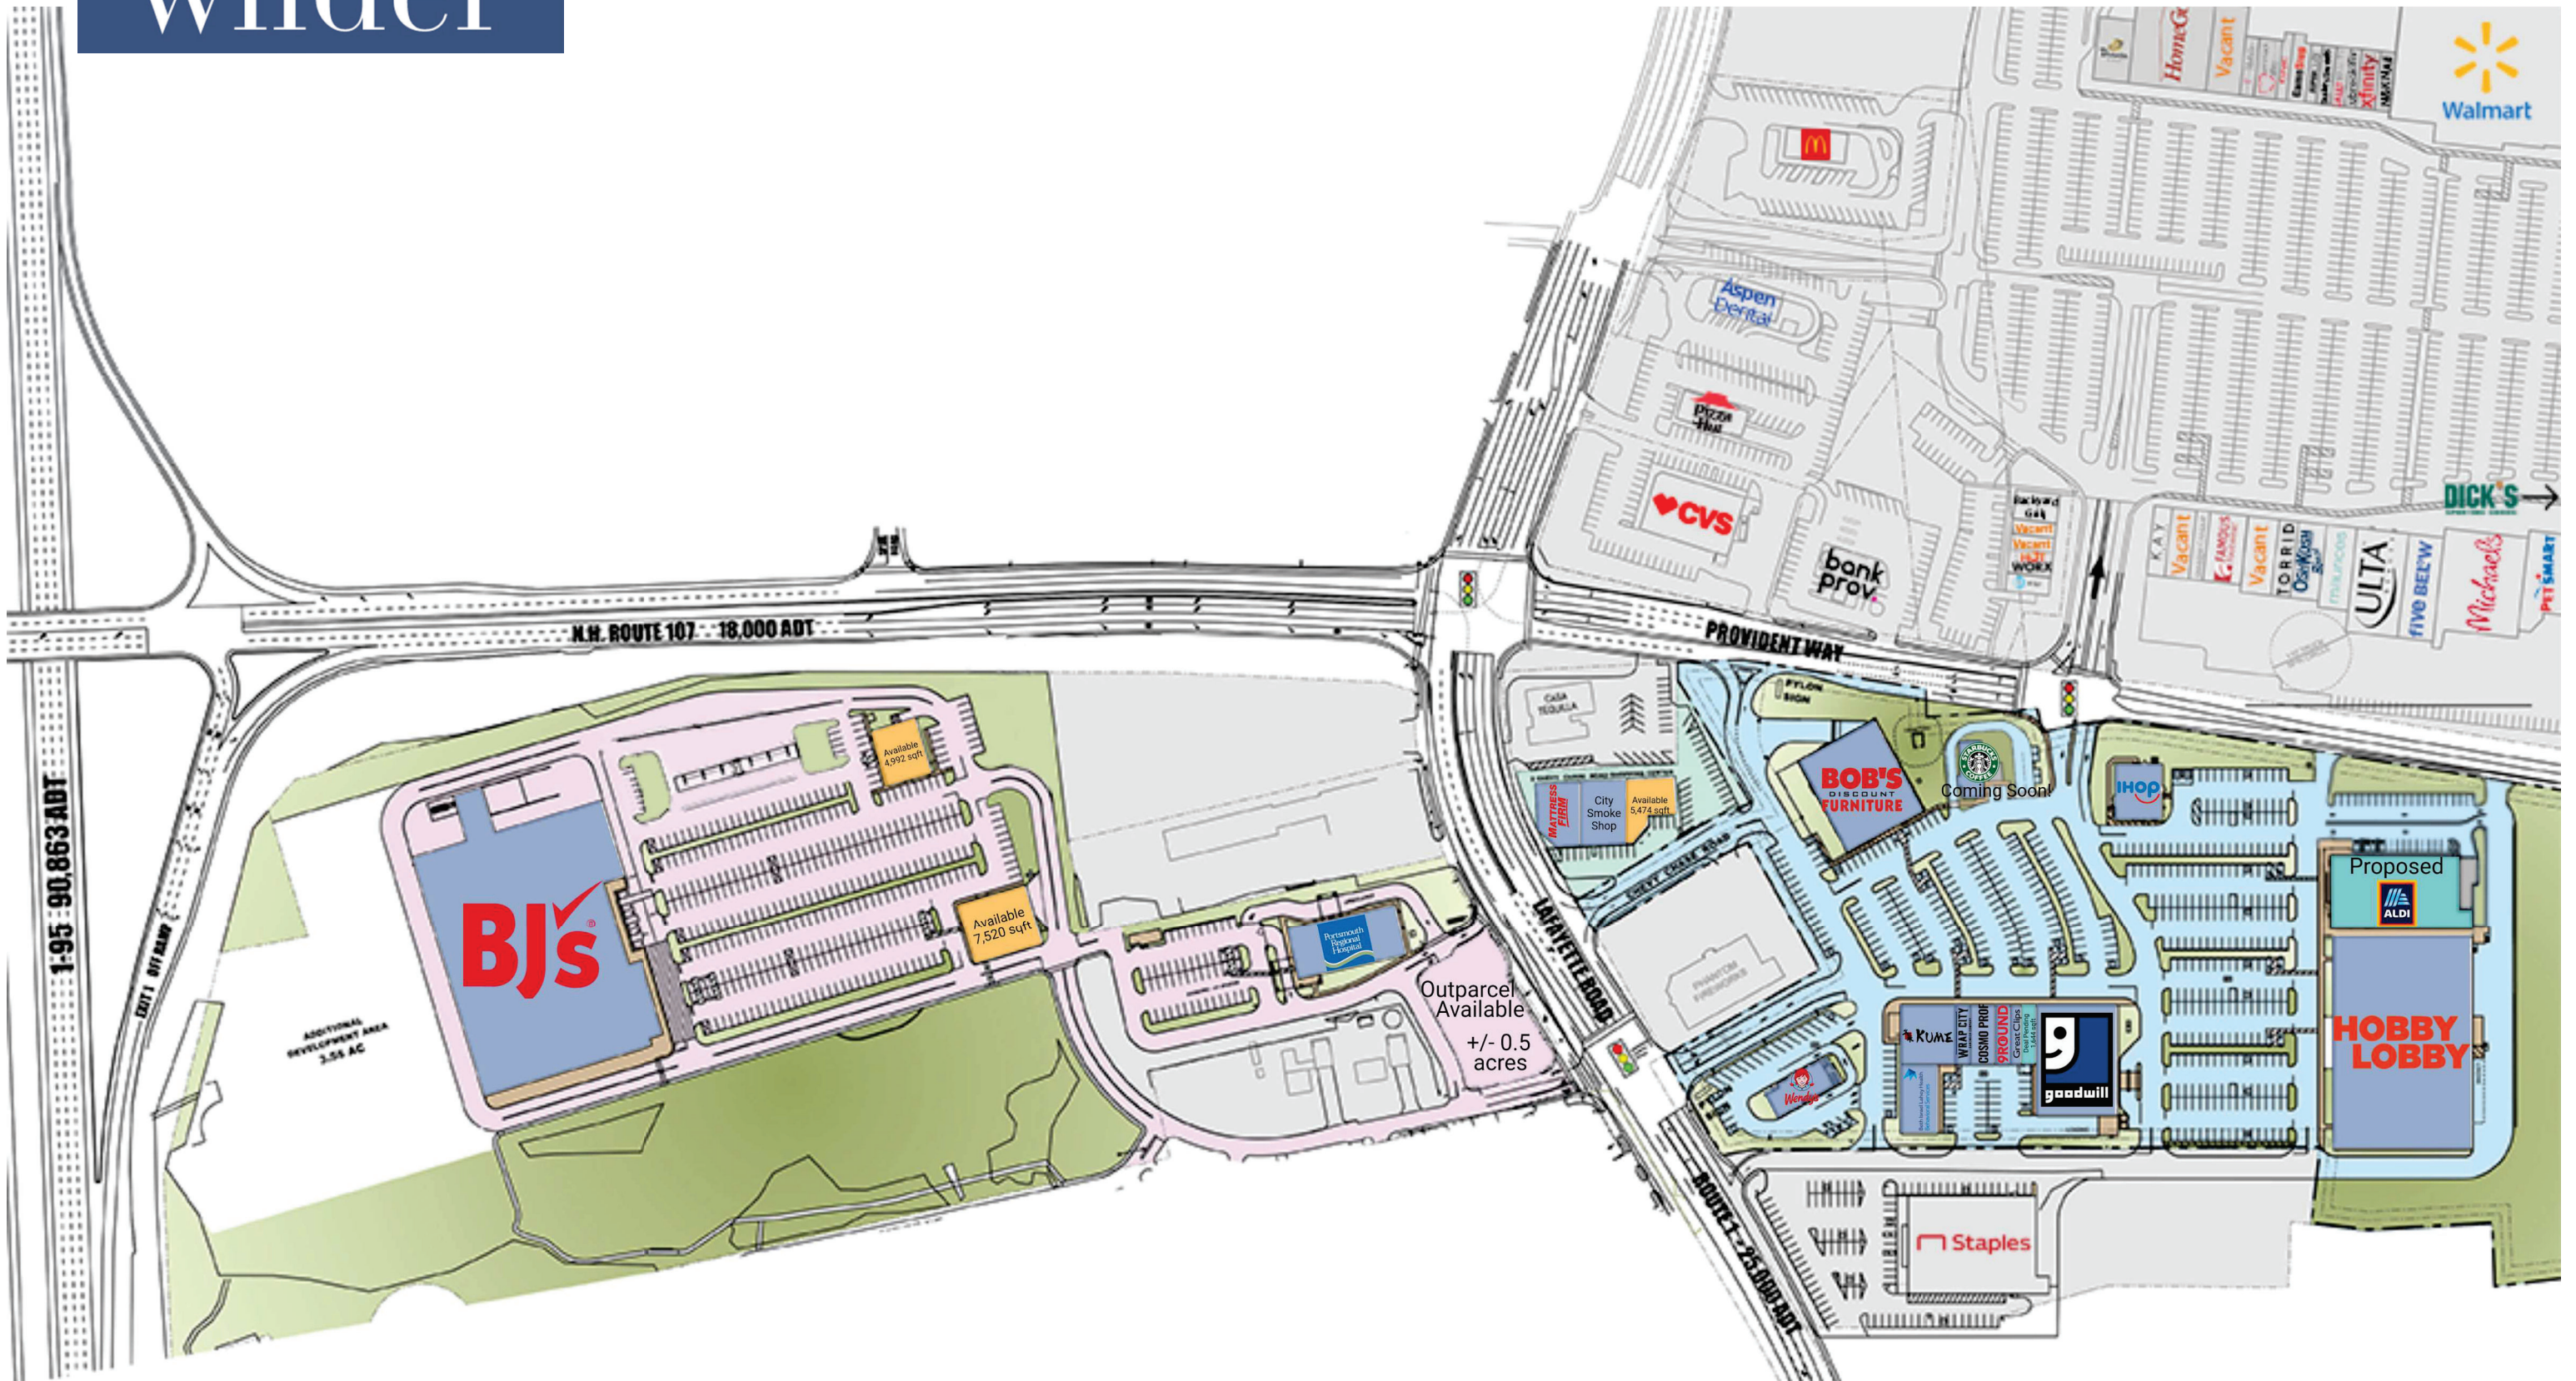

SEABROOK CROSSING

2 Chevy Chase Road, Seabrook, NH

SEABROOK CROSSING

TENANT LIST

Gary Robinson, VP, Leasing
grobinson@wilderco.com
 617.519.9329

#	Sq.Ft	Merchant
A	89,770	BJ's Wholesale Club
B	4,992	Available
B1-01	10,820	Portsmouth Regional Hospital
C	7,520	Available
1	5,063	Mattress Firm
2	4,000	City Smoke Shop
2A	5,474	Available

#	Sq.Ft	Merchant
101	32,000	Bob's Discount Furniture
202	2,245	Starbucks
301	4,856	IHOP
601	55,000	Hobby Lobby
701	16,500	Goodwill
801	1,644	Deal Pending
802	1,215	Great Clips

#	Sq.Ft	Merchant
803	1,624	9Round Fitness
804	2,831	Cosmo Prof
805	1,620	Wrap City
806	6,070	Kume Steakhouse
901	4,795	Beth Israel Lahey Health
1001	3,267	Wendy's